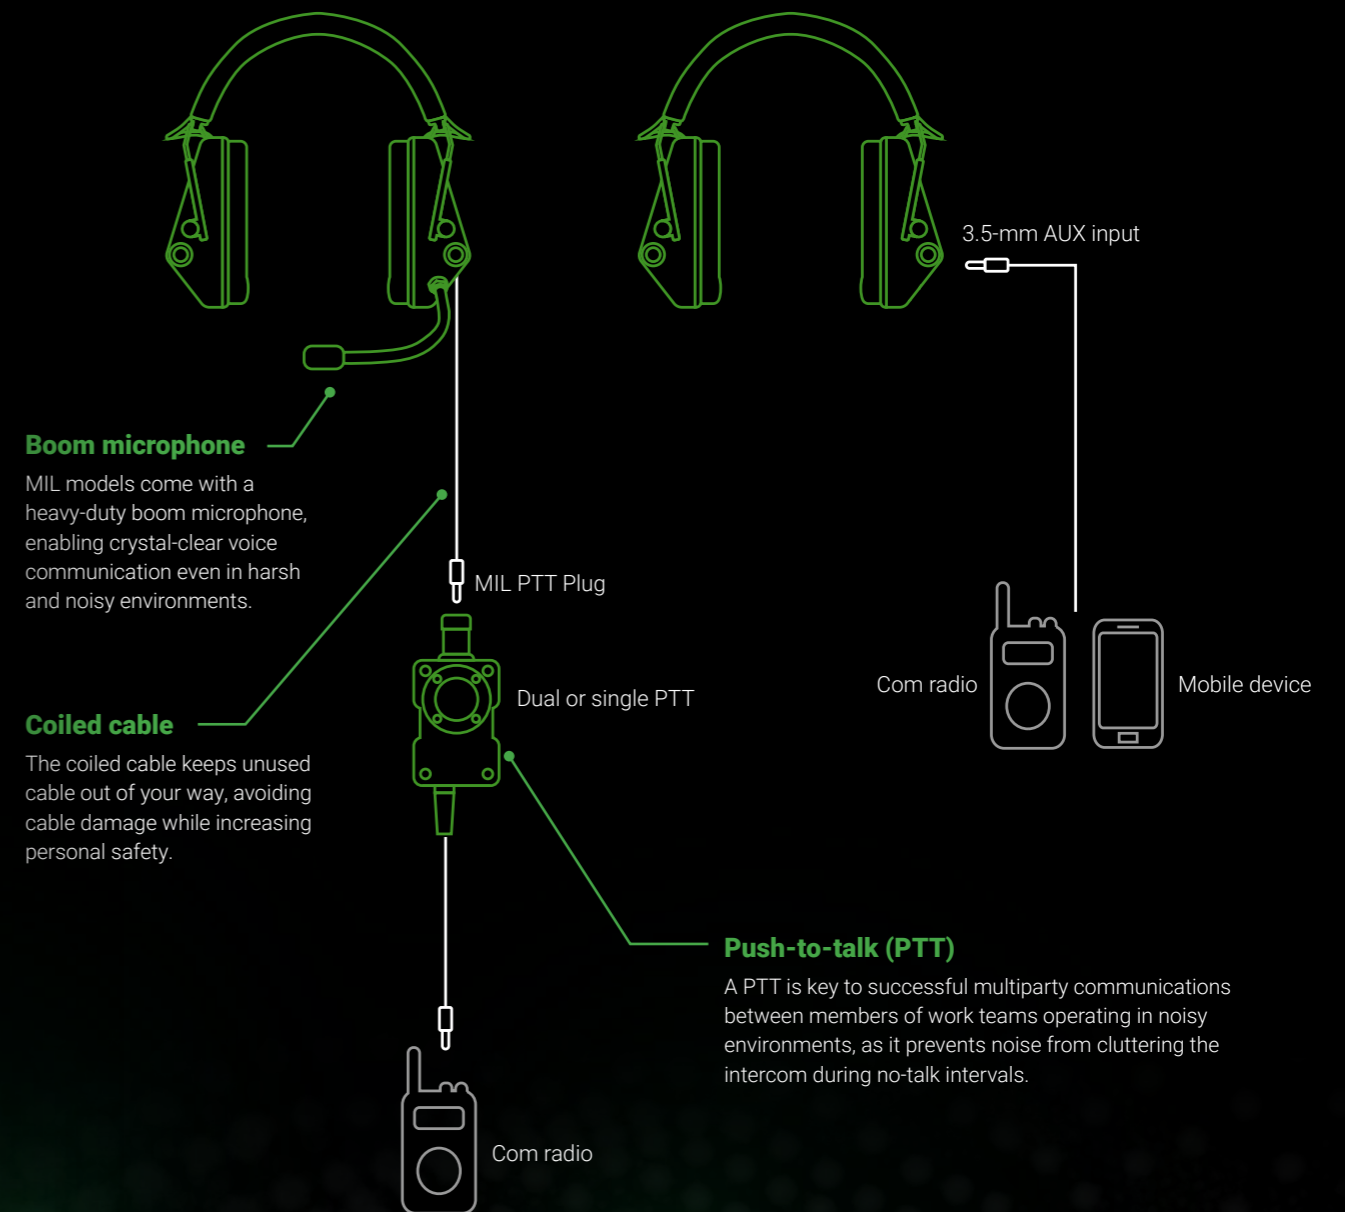

MIL models take Sordin Supreme's legendary ruggedness to the extreme. It's what makes them first choice for all sorts of team activities – from combat missions in the field to tactical police and fire-fighting operations. All characterized by stringent demands for reliability and durability, and where MIL grading of equipment is a prerequisite.

Many of these user groups also share an absolute requirement for uninterrupted team intercom. The audio reproduction must be of high quality and never fail, as clear and uninterrupted voice communications are crucial to safe and efficient operations.

Sordin Supreme MIL is sure to keep your external 2-way radio or other communications system 'always on', including its integrated boom microphone and connected push-to-talk (PTT) device, even in very harsh environments or user situations. Radio frequency interference capability also comes as standard with all Sordin Supreme MIL models.

Any potential weak spot occurring in regular hearing protector design has been reinforced by specially designed heavy-duty components – including the boom microphone, cable connections and push-to-talk (PTT) accessories. Of course, all Sordin Supreme MIL models are water resistant according to MIL classification.

Sordin Supreme MIL

Sordin Supreme