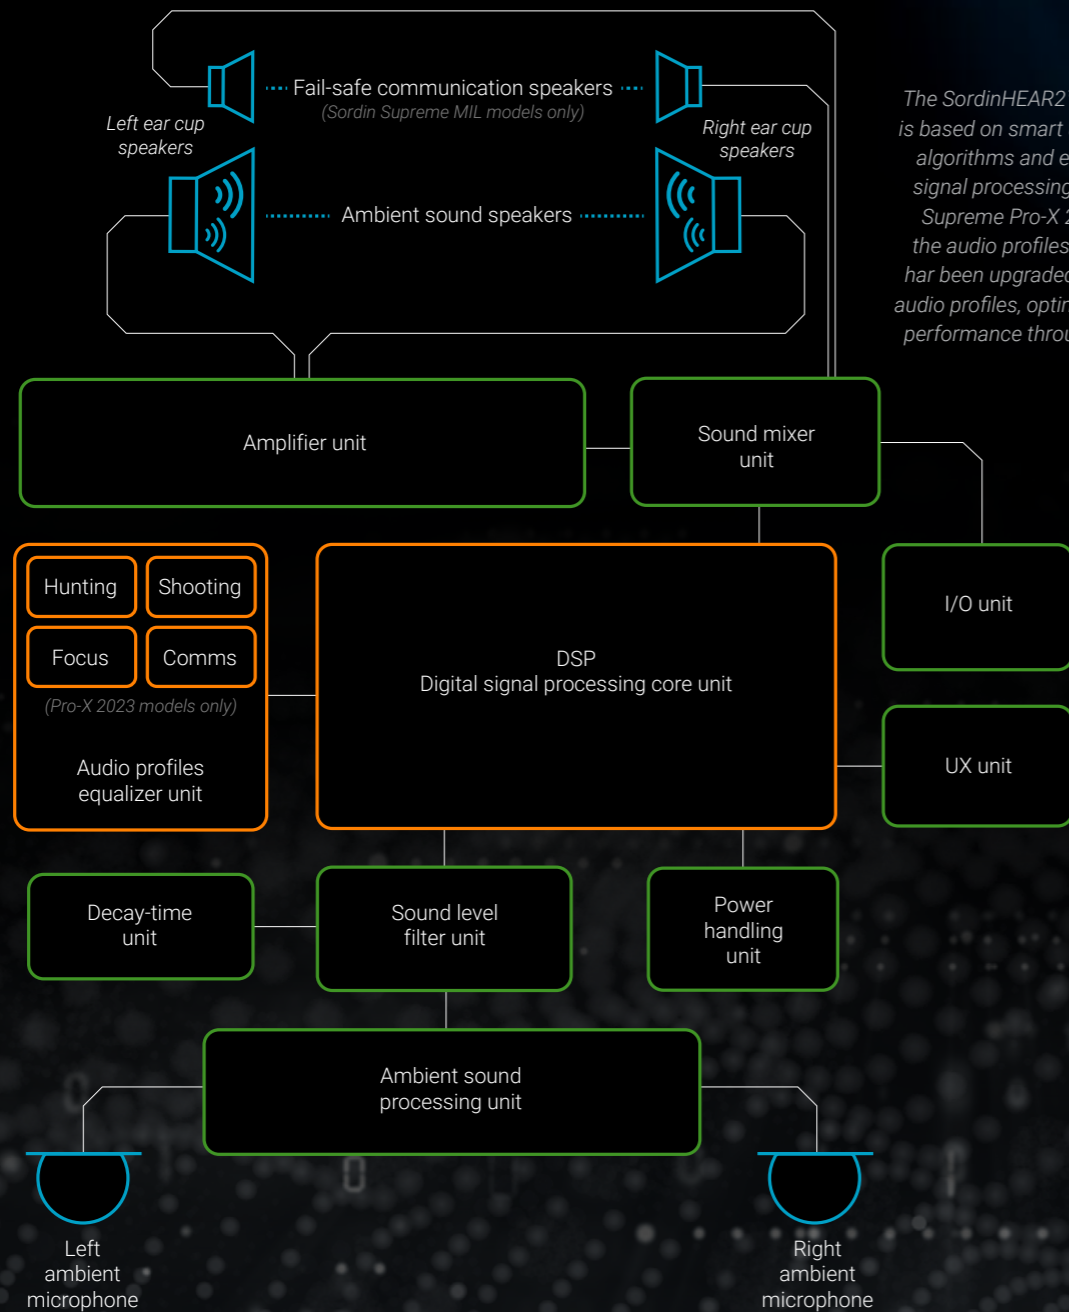

The sound of. science

The SordinHEAR2™ audio system is based on smart use of software algorithms and efficient digital signal processing in the DSP. In Supreme Pro-X 2023 models, the audio profiles equalizer unit has been upgraded with four new audio profiles, optimizing the user's performance throughout the day.